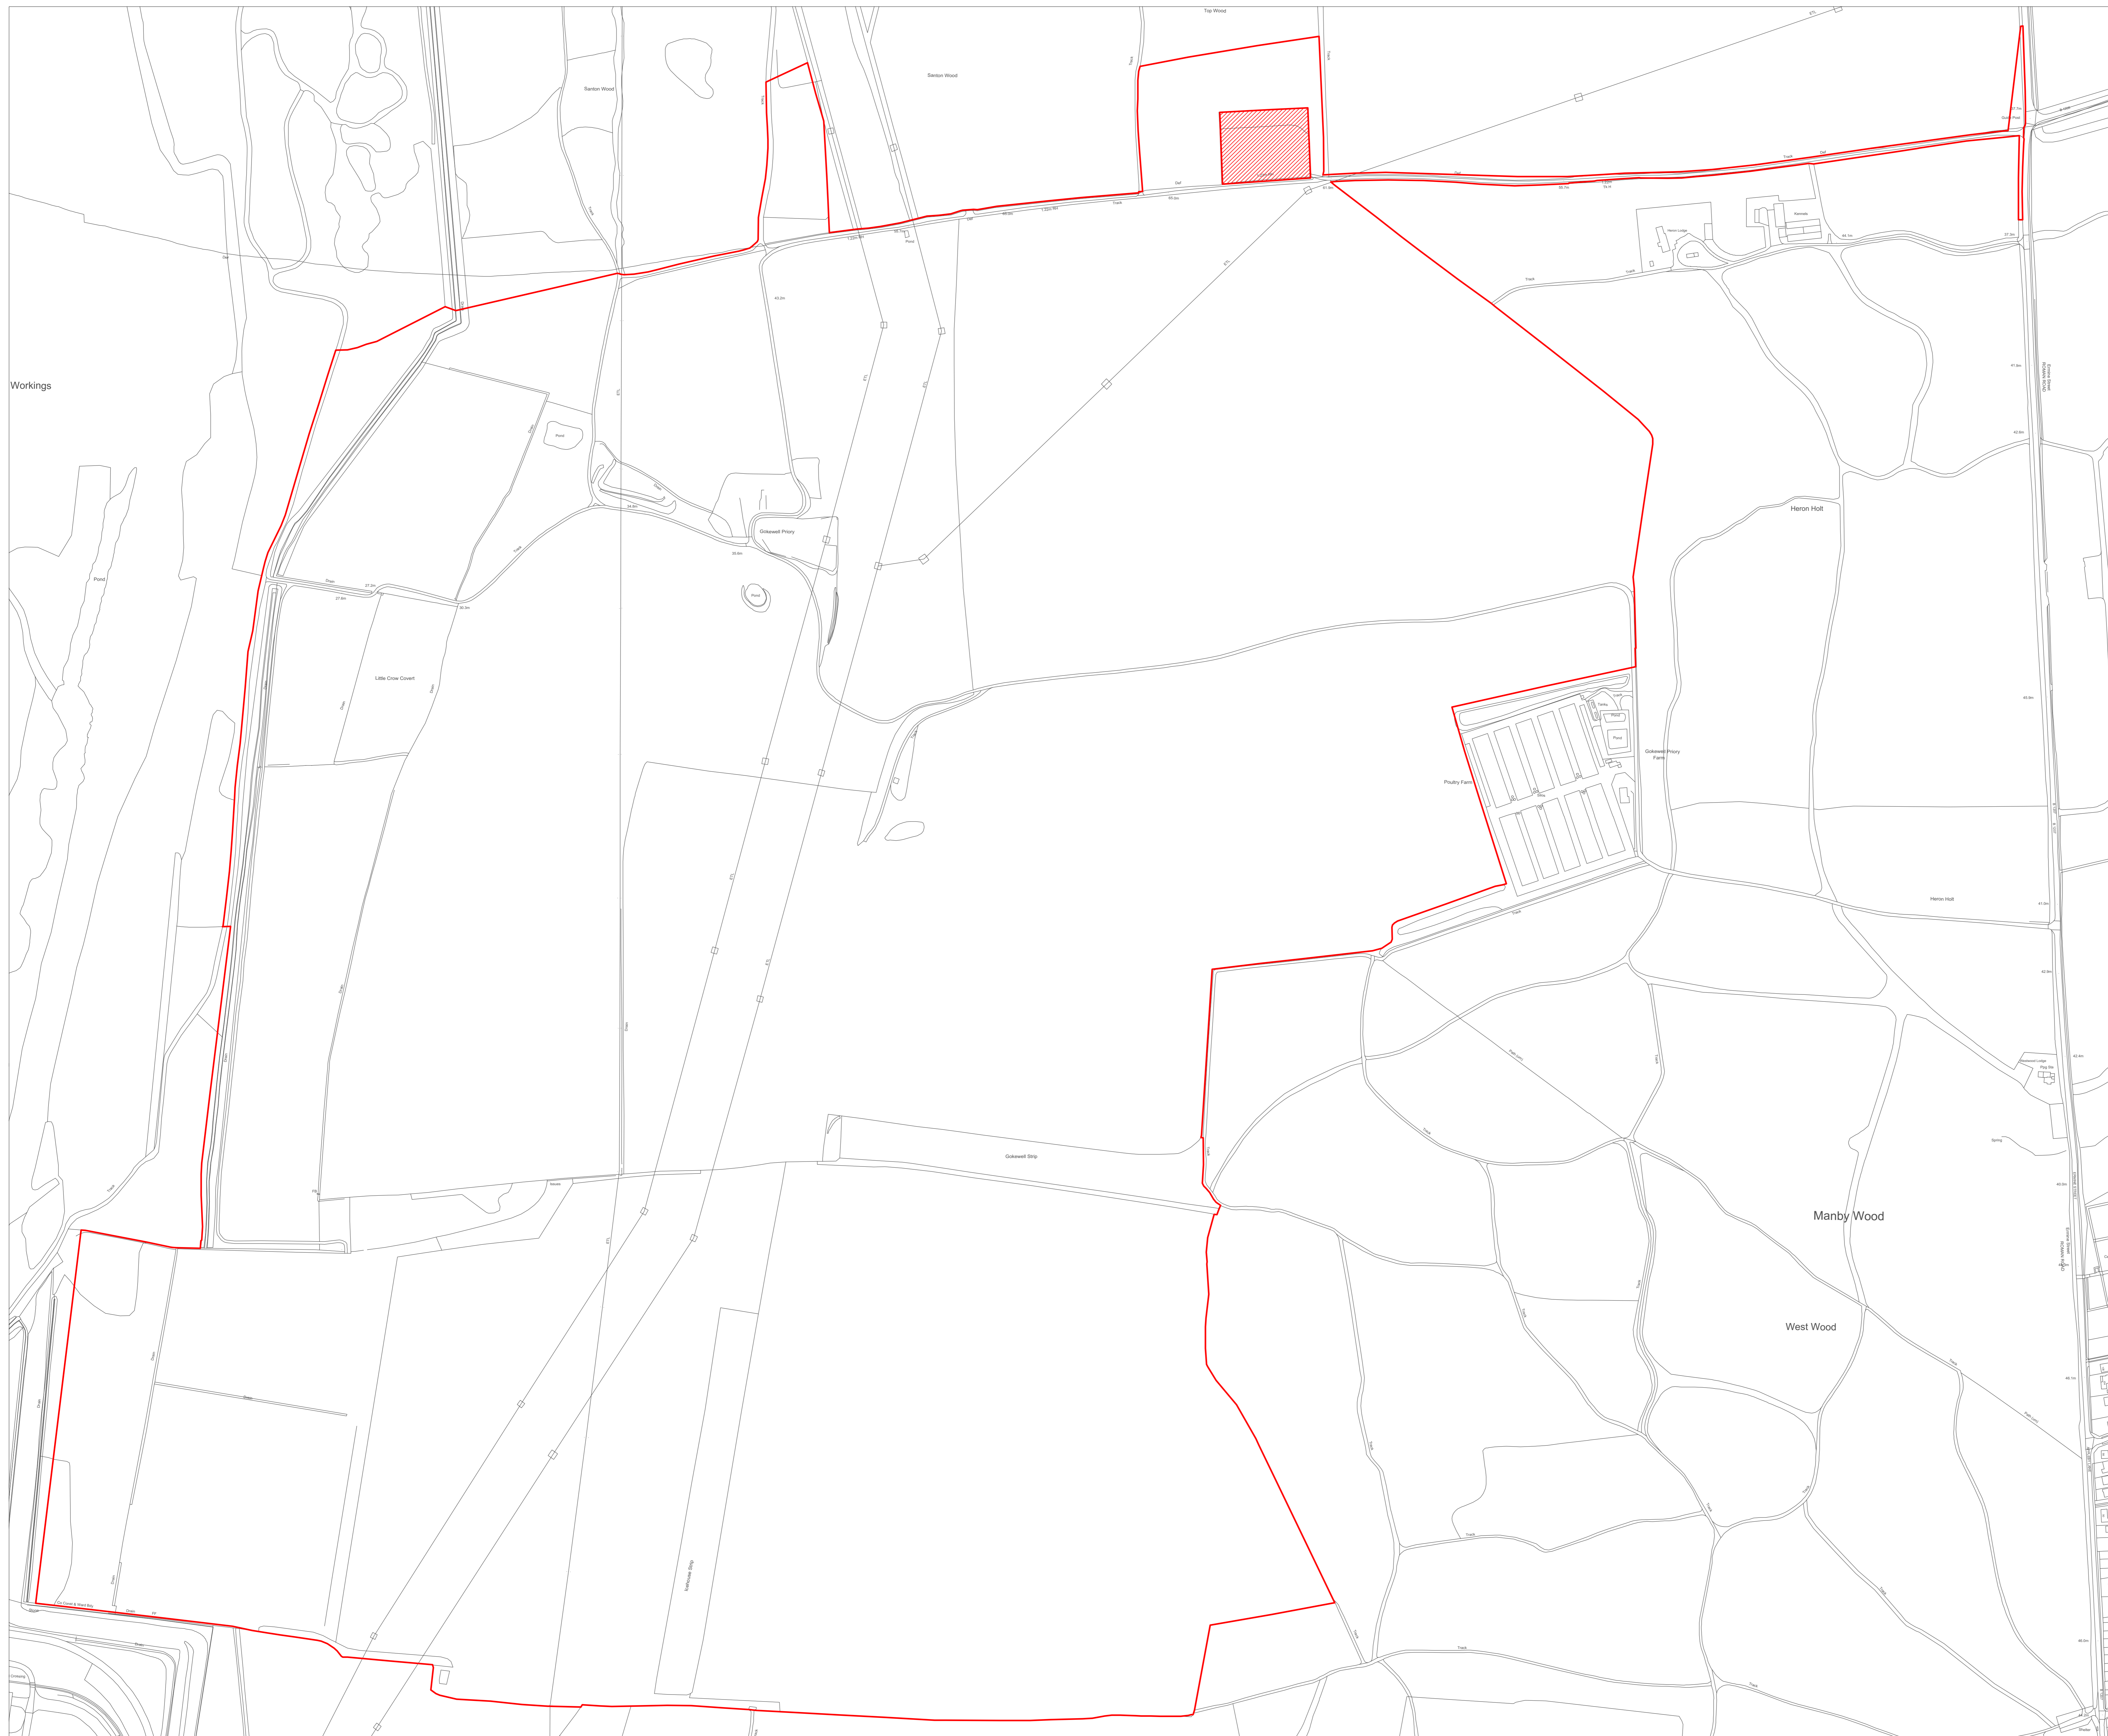

Little Crow

Solar Park

Little Crow Solar Park, Scunthorpe

LAND PLAN INCLUDING ORDER LIMITS

Revision:
APFP Reg:
PINS Reference:

Submission
5(2)(i)(i)
EN010101

Author:
Date:

Pegasus Group
November 2020

KEY: LAND & ORDER LIMITS PLAN

- ORDER LIMITS
- AREA EXCLUDED FROM ORDER LIMITS

DOCUMENT REFERENCE NUMBER: 2.1 LC DRW
APFP REG 5 (2)(i)(i)

LITTLE CROW SOLAR PARK - LAND PLAN INCLUDING ORDER LIMITS